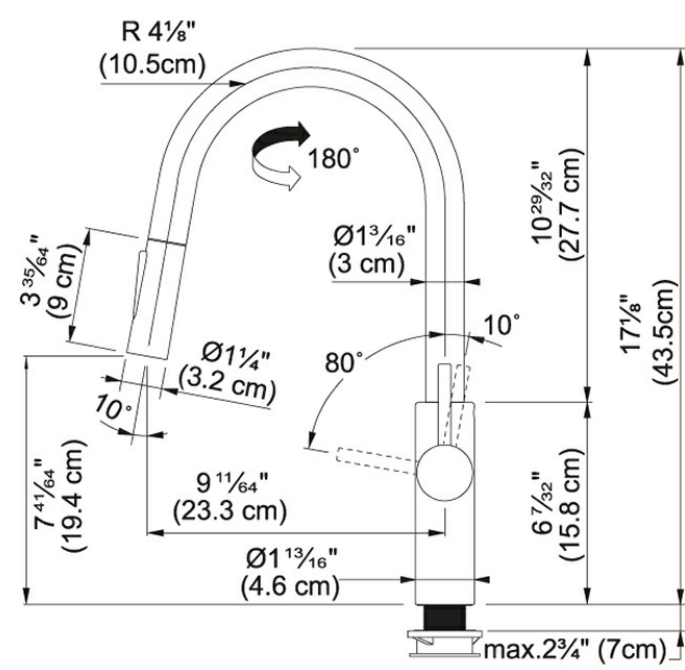

# Pescara FF4780 Satin Nickel

Product Picture

Technical Drawing

Product Information

Version	Pull-Out Spray
Spray Type	Spray & Stream
Faucet Operation	Side Lever
Flow Rate	1.75 gpm
Cartridge	35mm Ceramic Cartridge
Where to buy	Showroom
Countertop hole diameter	1 3/8"

Article Numbers

FUN#	115.0539.023
US Part Number	FF4780